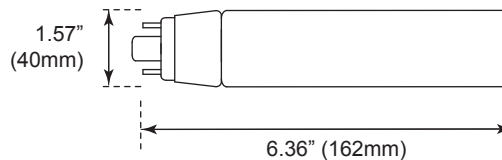

#### Ordering Information

EXAMPLE: LED12PL/H/100L/4P/835/IF

LED	12	PL	H	100L	4P	835	IF
	Wattage	Style	Direction	Lumens	Pin	CRI/Color Temp	
LED	12 12-Watts	PL Plug In	H Horizontal	100L <1000 lm	4P 4-Pin	8 CRI 80 35 3500K	IF Instant Fit

■ **ORDERING**

\*P= Premium DLC / \*S = Standard DLC

Watts (W)	Ordering Code	Description	Color Temp (K)	Lumens (lm)	Equiv. Wattage (W)	Base	Position	Rated Hrs	Damp Location	DLC (S/P)
12	4547	LED12PL/H/100L/4P/835/IF	3500K	950	26	G24q / GX24q	Horizontal	50,000	•	S
12	4548	LED12PL/H/100L/4P/840/IF	4000K	1,000	26	G24q / GX24q	Horizontal	50,000	•	S
18.5	4545	LED18PL/H/185L/4P/840/IF	4000K	1,850	42	G24q / GX24q	Horizontal	50,000	•	S
12.5	4549	LED12PL/V/100L/4P/835/IF	3500K	950	26	G24q / GX24q	Vertical	50,000	•	S
12.5	4550	LED12PL/V/100L/4P/840/IF	4000K	1,000	26	G24q / GX24q	Vertical	50,000	•	S
20	4546	LED18PL/V/185L/4P/840/IF	4000K	1,850	42	G24q / GX24q	Vertical	50,000	•	S

Check website for ballast compatible list.

■ **SPECIFICATIONS**

**12W Horizontal**  
Weight: 0.2-lbs

**18W Horizontal**  
Weight: 0.42-lbs

**12W Vertical**  
Weight: 0.2-lbs

**18W Vertical**  
Weight: 0.33-lbs

**PHOTOMETRICS CHART** \*Test with recessed can

**12W 3500K (Horizontal)**

DLC Standard

**Illuminance at a Distance**

	Center Beam fc	Beam Width	
2.5R	87.9 fc	5.0 ft	5.9 ft
5.0R	22.0 fc	10.0 ft	11.8 ft
7.5R	9.77 fc	14.9 ft	17.6 ft
10.0R	5.50 fc	19.9 ft	23.5 ft
12.5R	3.52 fc	24.9 ft	29.4 ft
15.0R	2.44 fc	29.9 ft	35.3 ft