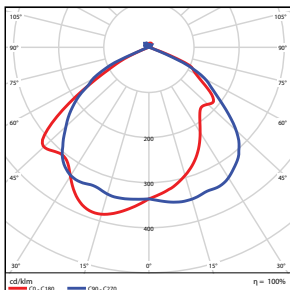

Check website for ballast compatible list.

■ **SPECIFICATIONS**

**12W Horizontal**  
Weight: 0.2-lbs

**18W Horizontal**  
Weight: 0.42-lbs

**12W Vertical**  
Weight: 0.2-lbs

**18W Vertical**  
Weight: 0.33-lbs

**PHOTOMETRICS CHART** \*Test with recessed can

**12W 3500K (Horizontal)**

DLC Standard

**Illuminance at a Distance**

	Center Beam fc	Beam Width	
2.5R	87.9 fc	5.0 ft	5.9 ft
5.0R	22.0 fc	10.0 ft	11.8 ft
7.5R	9.77 fc	14.9 ft	17.6 ft
10.0R	5.50 fc	19.9 ft	23.5 ft
12.5R	3.52 fc	24.9 ft	29.4 ft
15.0R	2.44 fc	29.9 ft	35.3 ft

■ Vert. Spread: 89.8°  
■ Horiz. Spread: 99.3°

**12W 4000K (Horizontal)**

DLC Standard

**Illuminance at a Distance**

	Center Beam fc	Beam Width	
2.5R	87.9 fc	5.0 ft	5.9 ft
5.0R	22.0 fc	10.0 ft	11.8 ft
7.5R	9.77 fc	14.9 ft	17.6 ft
10.0R	5.50 fc	19.9 ft	23.5 ft
12.5R	3.52 fc	24.9 ft	29.4 ft
15.0R	2.44 fc	29.9 ft	35.3 ft

■ Vert. Spread: 89.8°  
■ Horiz. Spread: 99.3°

**18W 4000K (Horizontal)**

DLC Standard

**Illuminance at a Distance**

	Center Beam fc	Beam Width	
2.5R	101 fc	6.1 ft	7.3 ft
5.0R	25.3 fc	12.1 ft	14.5 ft
7.5R	11.2 fc	18.2 ft	21.8 ft
10.0R	6.32 fc	24.2 ft	29.1 ft
12.5R	4.05 fc	30.3 ft	36.3 ft
15.0R	2.81 fc	36.4 ft	43.6 ft