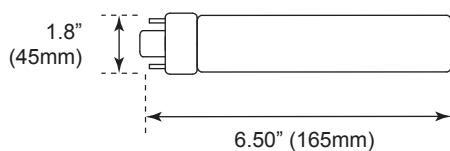

#### Ordering Information

EXAMPLE: LED12PL/H/100L/4P/835/IF

LED	12	PL	H	100L	4P	835	IF
	Wattage	Style	Direction	Lumens	Pin	CRI/Color Temp	
LED	12 12-Watts	PL Plug In	H Horizontal	100L <1000 lm	4P 4-Pin	8 CRI 80 35 3500K	IF Instant Fit

■ **ORDERING**

\*P= Premium DLC / \*S = Standard DLC

Watts (W)	Ordering Code	Description	Color Temp (K)	Lumens (lm)	Equiv. Wattage (W)	Base	Position	Rated Hrs	Damp Location	DLC (S/P)
12	4547	LED12PL/H/100L/4P/835/IF	3500K	950	26	G24q / GX24q	Horizontal	50,000	•	S
12	4548	LED12PL/H/100L/4P/840/IF	4000K	1,000	26	G24q / GX24q	Horizontal	50,000	•	S
18.5	4545	LED18PL/H/185L/4P/840/IF	4000K	1,850	42	G24q / GX24q	Horizontal	50,000	•	S
12.5	4549	LED12PL/V/100L/4P/835/IF	3500K	950	26	G24q / GX24q	Vertical	50,000	•	S
12.5	4550	LED12PL/V/100L/4P/840/IF	4000K	1,000	26	G24q / GX24q	Vertical	50,000	•	S
20	4546	LED18PL/V/185L/4P/840/IF	4000K	1,850	42	G24q / GX24q	Vertical	50,000	•	S

Check website for ballast compatible list.

■ **SPECIFICATIONS**

**12W Horizontal**  
Weight: 0.2-lbs

**18W Horizontal**  
Weight: 0.42-lbs

**12W Vertical**  
Weight: 0.2-lbs

**18W Vertical**  
Weight: 0.33-lbs

**PHOTOMETRICS CHART** \*Test with recessed can

**12W 3500K (Horizontal)**

DLC Standard

**Illuminance at a Distance**

	Center Beam fc	Beam Width	
2.5R	87.9 fc	5.0 ft	5.9 ft
5.0R	22.0 fc	10.0 ft	11.8 ft
7.5R	9.77 fc	14.9 ft	17.6 ft
10.0R	5.50 fc	19.9 ft	23.5 ft
12.5R	3.52 fc	24.9 ft	29.4 ft
15.0R	2.44 fc	29.9 ft	35.3 ft