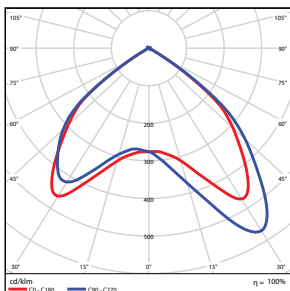

**PHOTOMETRICS CHART** \*Test with recessed can

**12W 3500K (Horizontal)**

DLC Standard

**Illuminance at a Distance**

	Center Beam fc	Beam Width	
2.5R	87.9 fc	5.0 ft	5.9 ft
5.0R	22.0 fc	10.0 ft	11.8 ft
7.5R	9.77 fc	14.9 ft	17.6 ft
10.0R	5.50 fc	19.9 ft	23.5 ft
12.5R	3.52 fc	24.9 ft	29.4 ft
15.0R	2.44 fc	29.9 ft	35.3 ft

■ Vert. Spread: 89.8°  
■ Horiz. Spread: 99.3°

**12W 4000K (Horizontal)**

DLC Standard

**Illuminance at a Distance**

	Center Beam fc	Beam Width	
2.5R	87.9 fc	5.0 ft	5.9 ft
5.0R	22.0 fc	10.0 ft	11.8 ft
7.5R	9.77 fc	14.9 ft	17.6 ft
10.0R	5.50 fc	19.9 ft	23.5 ft
12.5R	3.52 fc	24.9 ft	29.4 ft
15.0R	2.44 fc	29.9 ft	35.3 ft

■ Vert. Spread: 89.8°  
■ Horiz. Spread: 99.3°

**18W 4000K (Horizontal)**

DLC Standard

**Illuminance at a Distance**

	Center Beam fc	Beam Width	
2.5R	101 fc	6.1 ft	7.3 ft
5.0R	25.3 fc	12.1 ft	14.5 ft
7.5R	11.2 fc	18.2 ft	21.8 ft
10.0R	6.32 fc	24.2 ft	29.1 ft
12.5R	4.05 fc	30.3 ft	36.3 ft
15.0R	2.81 fc	36.4 ft	43.6 ft

■ Vert. Spread: 100.9°  
■ Horiz. Spread: 111.0°

**12W 3500K (Vertical)**

DLC Standard

**Illuminance at a Distance**

	Center Beam fc	Beam Width	
2.5R	37.3 fc	4.1 ft	2.2 ft
5.0R	9.33 fc	8.3 ft	4.4 ft
7.5R	4.15 fc	12.4 ft	6.6 ft
10.0R	2.33 fc	16.6 ft	8.7 ft
12.5R	1.49 fc	20.7 ft	10.9 ft
15.0R	1.04 fc	24.9 ft	13.1 ft