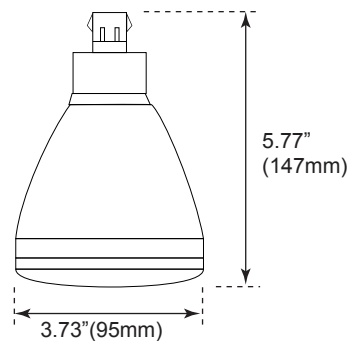

Check website for ballast compatible list.

■ **SPECIFICATIONS**

**12W Horizontal**  
Weight: 0.2-lbs

**18W Horizontal**  
Weight: 0.42-lbs

**12W Vertical**  
Weight: 0.2-lbs

**18W Vertical**  
Weight: 0.33-lbs

**PHOTOMETRICS CHART** \*Test with recessed can

**12W 3500K (Horizontal)**

DLC Standard

**Illuminance at a Distance**

	Center Beam fc	Beam Width	
2.5R	87.9 fc	5.0 ft	5.9 ft
5.0R	22.0 fc	10.0 ft	11.8 ft
7.5R	9.77 fc	14.9 ft	17.6 ft
10.0R	5.50 fc	19.9 ft	23.5 ft
12.5R	3.52 fc	24.9 ft	29.4 ft
15.0R	2.44 fc	29.9 ft	35.3 ft

■ Vert. Spread: 89.8°  
■ Horiz. Spread: 99.3°

**12W 4000K (Horizontal)**

DLC Standard

**Illuminance at a Distance**

	Center Beam fc	Beam Width	
2.5R	87.9 fc	5.0 ft	5.9 ft
5.0R	22.0 fc	10.0 ft	11.8 ft
7.5R	9.77 fc	14.9 ft	17.6 ft
10.0R	5.50 fc	19.9 ft	23.5 ft
12.5R	3.52 fc	24.9 ft	29.4 ft
15.0R	2.44 fc	29.9 ft	35.3 ft

■ Vert. Spread: 89.8°  
■ Horiz. Spread: 99.3°

**18W 4000K (Horizontal)**

DLC Standard

**Illuminance at a Distance**

	Center Beam fc	Beam Width	
2.5R	101 fc	6.1 ft	7.3 ft
5.0R	25.3 fc	12.1 ft	14.5 ft
7.5R	11.2 fc	18.2 ft	21.8 ft
10.0R	6.32 fc	24.2 ft	29.1 ft
12.5R	4.05 fc	30.3 ft	36.3 ft
15.0R	2.81 fc	36.4 ft	43.6 ft