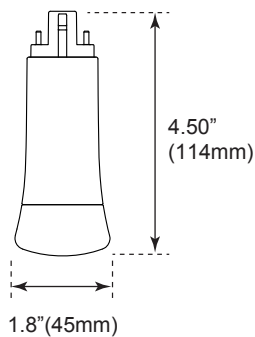

Check website for ballast compatible list.

■ **SPECIFICATIONS**

**12W Horizontal**  
Weight: 0.2-lbs

**18W Horizontal**  
Weight: 0.42-lbs

**12W Vertical**  
Weight: 0.2-lbs

**18W Vertical**  
Weight: 0.33-lbs

**PHOTOMETRICS CHART** \*Test with recessed can

**12W 3500K (Horizontal)**

DLC Standard

**Illuminance at a Distance**

	Center Beam fc	Beam Width	
2.5R	87.9 fc	5.0 ft	5.9 ft
5.0R	22.0 fc	10.0 ft	11.8 ft
7.5R	9.77 fc	14.9 ft	17.6 ft
10.0R	5.50 fc	19.9 ft	23.5 ft
12.5R	3.52 fc	24.9 ft	29.4 ft
15.0R	2.44 fc	29.9 ft	35.3 ft

■ Vert. Spread: 89.8°  
■ Horiz. Spread: 99.3°

**12W 4000K (Horizontal)**

DLC Standard

**Illuminance at a Distance**

	Center Beam fc	Beam Width	
2.5R	87.9 fc	5.0 ft	5.9 ft
5.0R	22.0 fc	10.0 ft	11.8 ft
7.5R	9.77 fc	14.9 ft	17.6 ft
10.0R	5.50 fc	19.9 ft	23.5 ft
12.5R	3.52 fc	24.9 ft	29.4 ft
15.0R	2.44 fc	29.9 ft	35.3 ft

■ Vert. Spread: 89.8°  
■ Horiz. Spread: 99.3°

**18W 4000K (Horizontal)**

DLC Standard

**Illuminance at a Distance**

	Center Beam fc	Beam Width	
2.5R	101 fc	6.1 ft	7.3 ft
5.0R	25.3 fc	12.1 ft	14.5 ft
7.5R	11.2 fc	18.2 ft	21.8 ft
10.0R	6.32 fc	24.2 ft	29.1 ft
12.5R	4.05 fc	30.3 ft	36.3 ft
15.0R	2.81 fc	36.4 ft	43.6 ft