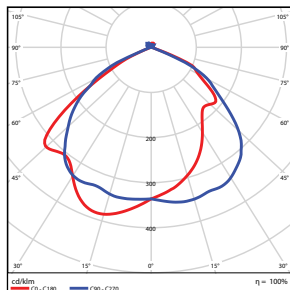

Check website for ballast compatible list.

■ **SPECIFICATIONS**

**12W Horizontal**  
Weight: 0.2-lbs

**18W Horizontal**  
Weight: 0.42-lbs

**12W Vertical**  
Weight: 0.2-lbs

**18W Vertical**  
Weight: 0.33-lbs

**PHOTOMETRICS CHART** \*Test with recessed can

**12W 3500K (Horizontal)**

DLC Standard

**Illuminance at a Distance**

	Center Beam fc	Beam Width	
2.5R	87.9 fc	5.0 ft	5.9 ft
5.0R	22.0 fc	10.0 ft	11.8 ft
7.5R	9.77 fc	14.9 ft	17.6 ft
10.0R	5.50 fc	19.9 ft	23.5 ft
12.5R	3.52 fc	24.9 ft	29.4 ft
15.0R	2.44 fc	29.9 ft	35.3 ft

■ Vert. Spread: 89.8°  
■ Horiz. Spread: 99.3°

**12W 4000K (Horizontal)**

DLC Standard

**Illuminance at a Distance**

	Center Beam fc	Beam Width	
2.5R	87.9 fc	5.0 ft	5.9 ft
5.0R	22.0 fc	10.0 ft	11.8 ft
7.5R	9.77 fc	14.9 ft	17.6 ft
10.0R	5.50 fc	19.9 ft	23.5 ft
12.5R	3.52 fc	24.9 ft	29.4 ft
15.0R	2.44 fc	29.9 ft	35.3 ft

■ Vert. Spread: 89.8°  
■ Horiz. Spread: 99.3°

**18W 4000K (Horizontal)**

DLC Standard

**Illuminance at a Distance**

	Center Beam fc	Beam Width	
2.5R	101 fc	6.1 ft	7.3 ft
5.0R	25.3 fc	12.1 ft	14.5 ft
7.5R	11.2 fc	18.2 ft	21.8 ft
10.0R	6.32 fc	24.2 ft	29.1 ft
12.5R	4.05 fc	30.3 ft	36.3 ft
15.0R	2.81 fc	36.4 ft	43.6 ft