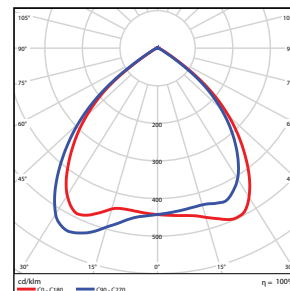

■ Vert. Spread: 89.8°  
■ Horiz. Spread: 99.3°

**18W 4000K (Horizontal)**

DLC Standard

**Illuminance at a Distance**

	Center Beam fc	Beam Width	
2.5R	101 fc	6.1 ft	7.3 ft
5.0R	25.3 fc	12.1 ft	14.5 ft
7.5R	11.2 fc	18.2 ft	21.8 ft
10.0R	6.32 fc	24.2 ft	29.1 ft
12.5R	4.05 fc	30.3 ft	36.3 ft
15.0R	2.81 fc	36.4 ft	43.6 ft

■ Vert. Spread: 100.9°  
■ Horiz. Spread: 111.0°

**12W 3500K (Vertical)**

DLC Standard

**Illuminance at a Distance**

	Center Beam fc	Beam Width	
2.5R	37.3 fc	4.1 ft	2.2 ft
5.0R	9.33 fc	8.3 ft	4.4 ft
7.5R	4.15 fc	12.4 ft	6.6 ft
10.0R	2.33 fc	16.6 ft	8.7 ft
12.5R	1.49 fc	20.7 ft	10.9 ft
15.0R	1.04 fc	24.9 ft	13.1 ft

■ Vert. Spread: 79.3°  
■ Horiz. Spread: 47.2°

**12W 4000K (Vertical)**

DLC Standard

**Illuminance at a Distance**

	Center Beam fc	Beam Width	
2.5R	37.3 fc	4.1 ft	2.2 ft
5.0R	9.33 fc	8.3 ft	4.4 ft
7.5R	4.15 fc	12.4 ft	6.6 ft
10.0R	2.33 fc	16.6 ft	8.7 ft
12.5R	1.49 fc	20.7 ft	10.9 ft
15.0R	1.04 fc	24.9 ft	13.1 ft

■ Vert. Spread: 79.3°  
■ Horiz. Spread: 47.2°

**18W 4000K (Vertical)**

DLC Standard

**Illuminance at a Distance**

	Center Beam fc	Beam Width	
2.5R	100 fc	4.4 ft	5.0 ft
5.0R	25.0 fc	8.7 ft	10.0 ft
7.5R	11.1 fc	13.1 ft	15.0 ft
10.0R	6.26 fc	17.4 ft	20.1 ft
12.5R	4.00 fc	21.8 ft	25.1 ft
15.0R	2.78 fc	26.1 ft	30.1 ft