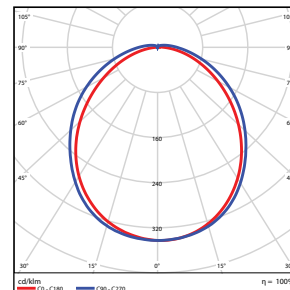

**PHOTOMETRICS CHART** \*Test with recessed can

**12W 3500K (Horizontal)**

DLC Standard

**Illuminance at a Distance**

	Center Beam fc	Beam Width	
2.5R	87.9 fc	5.0 ft	5.9 ft
5.0R	22.0 fc	10.0 ft	11.8 ft
7.5R	9.77 fc	14.9 ft	17.6 ft
10.0R	5.50 fc	19.9 ft	23.5 ft
12.5R	3.52 fc	24.9 ft	29.4 ft
15.0R	2.44 fc	29.9 ft	35.3 ft

■ Vert. Spread: 89.8°  
■ Horiz. Spread: 99.3°

**12W 4000K (Horizontal)**

DLC Standard

**Illuminance at a Distance**

	Center Beam fc	Beam Width	
2.5R	87.9 fc	5.0 ft	5.9 ft
5.0R	22.0 fc	10.0 ft	11.8 ft
7.5R	9.77 fc	14.9 ft	17.6 ft
10.0R	5.50 fc	19.9 ft	23.5 ft
12.5R	3.52 fc	24.9 ft	29.4 ft
15.0R	2.44 fc	29.9 ft	35.3 ft

■ Vert. Spread: 89.8°  
■ Horiz. Spread: 99.3°

**18W 4000K (Horizontal)**

DLC Standard

**Illuminance at a Distance**

	Center Beam fc	Beam Width	
2.5R	101 fc	6.1 ft	7.3 ft
5.0R	25.3 fc	12.1 ft	14.5 ft
7.5R	11.2 fc	18.2 ft	21.8 ft
10.0R	6.32 fc	24.2 ft	29.1 ft
12.5R	4.05 fc	30.3 ft	36.3 ft
15.0R	2.81 fc	36.4 ft	43.6 ft

■ Vert. Spread: 100.9°  
■ Horiz. Spread: 111.0°

**12W 3500K (Vertical)**

DLC Standard

**Illuminance at a Distance**

	Center Beam fc	Beam Width	
2.5R	37.3 fc	4.1 ft	2.2 ft
5.0R	9.33 fc	8.3 ft	4.4 ft
7.5R	4.15 fc	12.4 ft	6.6 ft
10.0R	2.33 fc	16.6 ft	8.7 ft
12.5R	1.49 fc	20.7 ft	10.9 ft
15.0R	1.04 fc	24.9 ft	13.1 ft