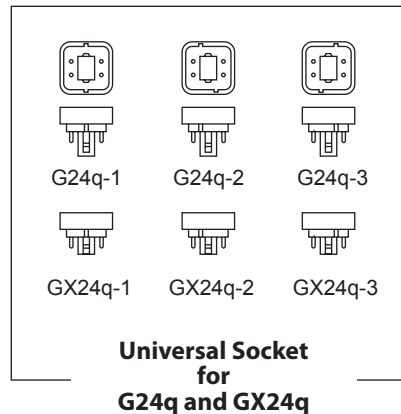

UNIVERSAL SOCKET

APPLICATIONS

- Recessed Can Lighting
- Sconces
- Ceiling Fixtures

WARRANTY

- 5 Year Warranty

Ordering Information

EXAMPLE: LED12PL/H/100L/4P/835/IF

LED	12	PL	H	100L	4P	835	IF
	Wattage	Style	Direction	Lumens	Pin	CRI/Color Temp	
LED	12 12-Watts	PL Plug In	H Horizontal	100L <1000 lm	4P 4-Pin	8 CRI 80 35 3500K	IF Instant Fit