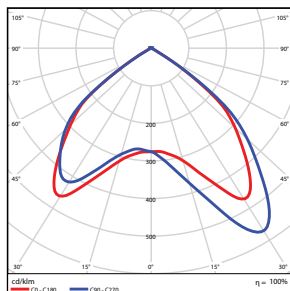

■ Vert. Spread: 89.8°  
■ Horiz. Spread: 99.3°

**12W 4000K (Horizontal)**

DLC Standard

**Illuminance at a Distance**

	Center Beam fc	Beam Width	
2.5R	87.9 fc	5.0 ft	5.9 ft
5.0R	22.0 fc	10.0 ft	11.8 ft
7.5R	9.77 fc	14.9 ft	17.6 ft
10.0R	5.50 fc	19.9 ft	23.5 ft
12.5R	3.52 fc	24.9 ft	29.4 ft
15.0R	2.44 fc	29.9 ft	35.3 ft

■ Vert. Spread: 89.8°  
■ Horiz. Spread: 99.3°

**18W 4000K (Horizontal)**

DLC Standard

**Illuminance at a Distance**

	Center Beam fc	Beam Width	
2.5R	101 fc	6.1 ft	7.3 ft
5.0R	25.3 fc	12.1 ft	14.5 ft
7.5R	11.2 fc	18.2 ft	21.8 ft
10.0R	6.32 fc	24.2 ft	29.1 ft
12.5R	4.05 fc	30.3 ft	36.3 ft
15.0R	2.81 fc	36.4 ft	43.6 ft

■ Vert. Spread: 100.9°  
■ Horiz. Spread: 111.0°

**12W 3500K (Vertical)**

DLC Standard

**Illuminance at a Distance**

	Center Beam fc	Beam Width	
2.5R	37.3 fc	4.1 ft	2.2 ft
5.0R	9.33 fc	8.3 ft	4.4 ft
7.5R	4.15 fc	12.4 ft	6.6 ft
10.0R	2.33 fc	16.6 ft	8.7 ft
12.5R	1.49 fc	20.7 ft	10.9 ft
15.0R	1.04 fc	24.9 ft	13.1 ft

■ Vert. Spread: 79.3°  
■ Horiz. Spread: 47.2°

**12W 4000K (Vertical)**

DLC Standard

**Illuminance at a Distance**

	Center Beam fc	Beam Width	
2.5R	37.3 fc	4.1 ft	2.2 ft
5.0R	9.33 fc	8.3 ft	4.4 ft
7.5R	4.15 fc	12.4 ft	6.6 ft
10.0R	2.33 fc	16.6 ft	8.7 ft
12.5R	1.49 fc	20.7 ft	10.9 ft
15.0R	1.04 fc	24.9 ft	13.1 ft