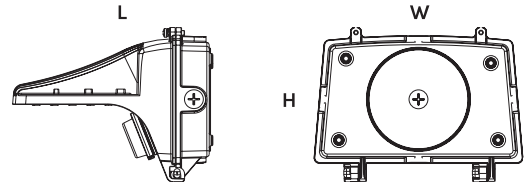

Project:
Date:
Catalog No:
Prepared By:

80W Max Tunable Models

Physical Dimensions

8.50"L x 9.00"W x 8.50"H

Correlated Color Temperatures (CCT)

LED Tunable Full Cutoff Wall Pack

LED Tunable Full Cutoff Wall Pack, 130 lm/W, Select 3X-CCT (3000K, 4000K, 5000K) and 4X-Wattages (30W, 40W, 60W, 80W), IP65 Wet Location, Premium Outdoor Luminaire.