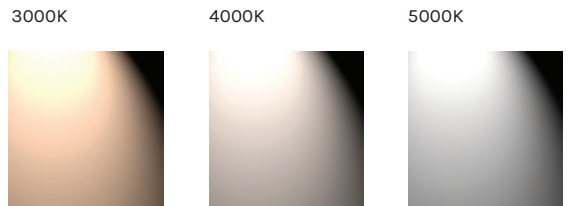

Project:
Date:
Catalog No:
Prepared By:

80W Max Tunable Models

Physical Dimensions

8.50"L x 9.00"W x 8.50"H

Correlated Color Temperatures (CCT)

LED Tunable Full Cutoff Wall Pack

LED Tunable Full Cutoff Wall Pack, 130 lm/W, Select 3X-CCT (3000K, 4000K, 5000K) and 4X-Wattages (30W, 40W, 60W, 80W), IP65 Wet Location, Premium Outdoor Luminaire.

Premium Features

Lumen Output	3900 to 10400 lumens
Efficacy	130 lm/W
Input Voltage	120-277V
Dimmable	0-10V
CCT	Select (3000K, 4000K, 5000K)
IP Rating	IP65 Wet Location
Warranty	5 Years

Applications

Premium outdoor luminaire suitable for building exteriors, entryways, courtyards, alleys, pedestrian walkways, and general security.