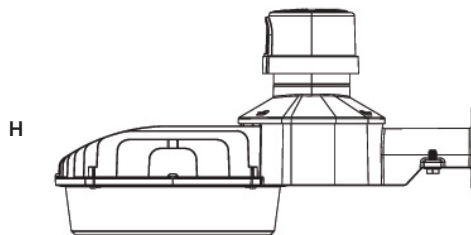

Mount

MA-DD03-40D Silver	Mounting Bracket Arm in Silver
(Blank)	None (Slip-Fit Mount Standard)

Shipping Information

Model Size	Shipping Dimensions	Shipping Weight	Quantity /Box
All Models	18.00"L x 9.00"W x 8.00"D	7.00 lbs	1

Physical Dimensions

All Models 14.20"L x ø 7.90"C x 7.60"H

Photometric Characteristics

*Example of 90W 5000K