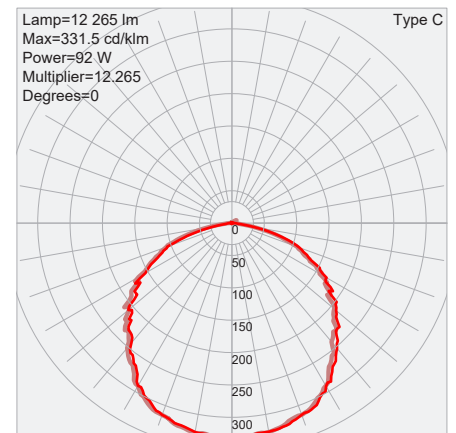

Wattage: 45W, 65W, 90W

Power Factor: >0.9

Total Harmonic Distortion: <20%

Operating Temperature: -40°F to 104°F (-40°C to 40°C)

Lighting Data

Lumens: 6200, 8800, 12264

Lumens Per Watt: Up to 138 lm/W

Color Correlated Temperature (CCT): 5000K

Dimmable: No

Color Rendering Index (CRI): >70

L70: 50000 hours

Ordering Information

Model	Wattage	Voltage	Current	Lumens	Efficacy	CCT	Dimming	Color	Dimensions	Weight
MDD05-45W	45W	120-277V	0.38A@120V, 0.16A@277V	6200	138 lm/W	5000K	No	Silver	14.20"L x ø 7.90"C x 7.60"H	4.54 lbs
MDD05-65W	65W	120-277V	0.54A@120V, 0.23A@277V	8800	135 lm/W	5000K	No	Silver	14.20"L x ø 7.90"C x 7.60"H	4.80 lbs
MDD05-90W	90W	120-277V	0.75A@120V, 0.32A@277V	12264	135 lm/W	5000K	No	Silver	14.20"L x ø 7.90"C x 7.60"H	5.02 lbs

Mount

MA-DD03-40D Silver	Mounting Bracket Arm in Silver
(Blank)	None (Slip-Fit Mount Standard)

Shipping Information

Model Size	Shipping Dimensions	Shipping Weight	Quantity /Box
All Models	18.00"L x 9.00"W x 8.00"D	7.00 lbs	1

Physical Dimensions

All Models 14.20"L x ø 7.90"C x 7.60"H

Photometric Characteristics

*Example of 90W 5000K