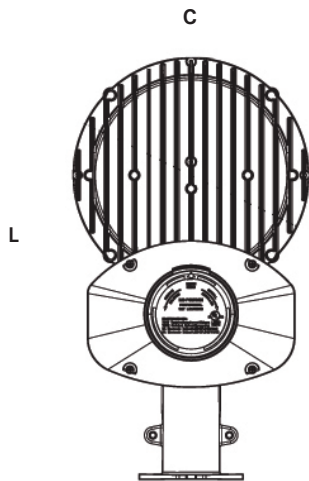

Mount

MA-DD03-40D Silver	Mounting Bracket Arm in Silver
(Blank)	None (Slip-Fit Mount Standard)

Shipping Information

Model Size	Shipping Dimensions	Shipping Weight	Quantity /Box
All Models	18.00"L x 9.00"W x 8.00"D	7.00 lbs	1

Physical Dimensions

All Models 14.20"L x ø 7.90"C x 7.60"H

Photometric Characteristics

*Example of 90W 5000K